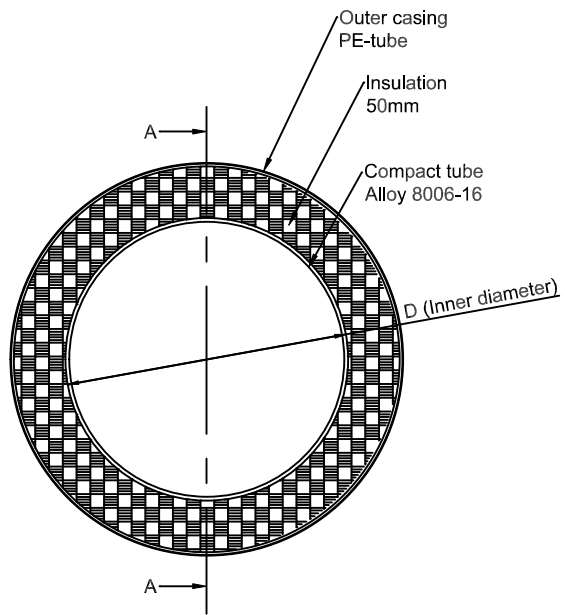

Date 2021-11-30	Drawn J. Eriksson	Rev. date -	Rev. -
	Approved R. Kjellberg	Change -	
Description AKU-Comp 25mm Non-Woven		Replaces:-	
		Drawing AKU-Comp 25 Non-Woven	

Table				
Art. no.	L (mm)	Name	Insulation	Diameter (mm)
100379	1200	Aku - Comp 50 LMF Ø100mm	50mm	100
100380	1200	Aku - Comp 50 LMF Ø125mm	50mm	125
100381	1200	Aku - Comp 50 LMF Ø160mm	50mm	160
100382	1200	Aku - Comp 50 LMF Ø200mm	50mm	200

Date 2021-11-30	Drawn J. Eriksson	Rev. date -	Rev. -
	Approved R. Kjellberg	Change -	
Description AKU-Comp 50mm Non-Woven		Replaces:-	
		Drawing AKU-Comp 50 Non-Woven	