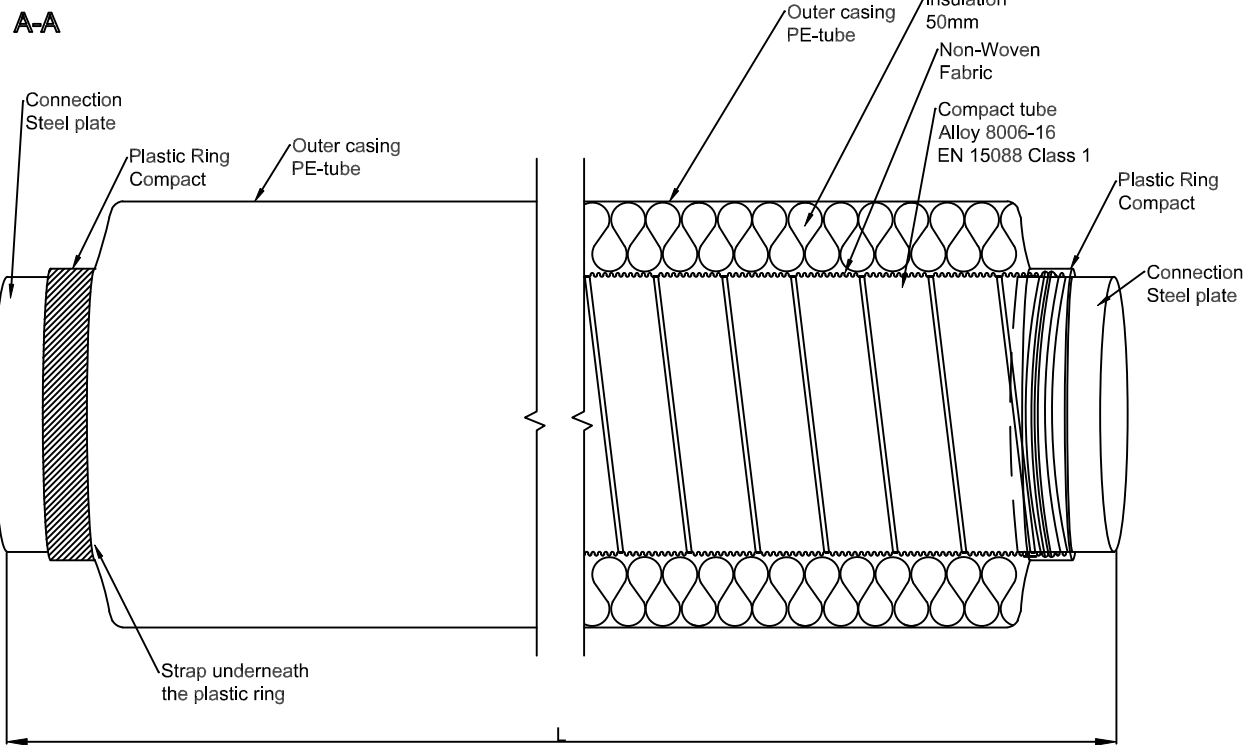

Date 2021-11-30	Drawn J. Eriksson	Rev. date -	Rev. -
	Approved R. Kjellberg	Change -	
Description AKU-Comp 25mm Non-Woven		Replaces:-	
		Drawing AKU-Comp 25 Non-Woven	

Table				
Art. no.	L (mm)	Name	Insulation	Diameter (mm)
100379	1200	Aku - Comp 50 LMF Ø100mm	50mm	100
100380	1200	Aku - Comp 50 LMF Ø125mm	50mm	125
100381	1200	Aku - Comp 50 LMF Ø160mm	50mm	160
100382	1200	Aku - Comp 50 LMF Ø200mm	50mm	200

Date 2021-11-30	Drawn J. Eriksson	Rev. date -	Rev. -
	Approved R. Kjellberg	Change -	
Description AKU-Comp 50mm Non-Woven		Replaces:-	
		Drawing AKU-Comp 50 Non-Woven	